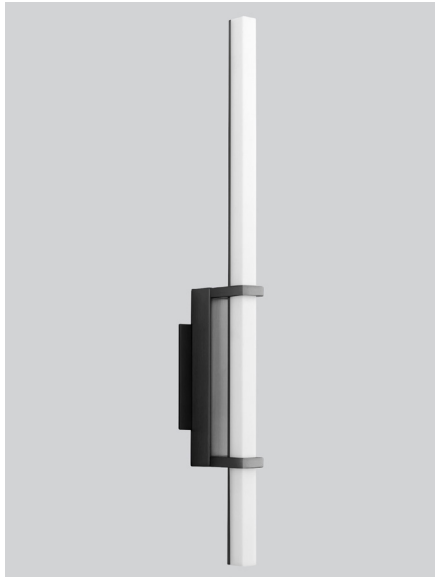

# WAND Wall Sconce

## 3-55-xx

oxygen

FIXTURE TYPE \_\_\_\_\_ LOCATION \_\_\_\_\_  
 PROJECT \_\_\_\_\_ DATE \_\_\_\_\_

-15 Black

-24 Satin Nickel

-40 Aged Brass

<b>LIGHT SOURCE</b>	1x 24.7W LED, 3000K, CRI 90
<b>LUMINAIRE POWER</b>	28.6W Input Power at 120V
<b>RATED LIFE</b>	60000 hr RL
<b>OPTIONAL COLOR TEMPERATURES</b>	3000K Only
<b>LUMEN OUTPUT</b>	Delivered: 1977 lm (LM-79)
<b>INPUT VOLTAGE</b>	120V & 277V AC, 50/60Hz
<b>DRIVER OUTPUT*</b>	29.4W max power @700mA
<b>DIMMING</b>	TRIAC and ELV dimming at 120V AC; 0-10V dimming, 100% to 1% current output
<b>CONSTRUCTION</b>	Cold Rolled Steel Housing
<b>DIFFUSER</b>	- Matte White Acrylic
<b>FINISHES</b>	Black (-15), Satin Nickel (-24), Aged Brass (-40)
<b>MOUNTING</b>	<u>With Small Backplate</u> - 2"x3" J-Box, 4" Square J-Box w/ single device mud ring <u>With Large Backplate</u> - 2"x3" J-Box, 4" Octagonal J-Box
<b>STANDARDS</b>	cUL Damp Listed, ADA Compliant, Conforms to UL STD 1598, Certified CAN/CSA STD C22.2 No 250.0.

### DIMENSIONS

<b>W:</b>	<b>2.75"</b>
<b>H:</b>	<b>24.38"</b>
<b>Ext:</b>	<b>3.33"</b>
<b>M.C:</b>	<b>16.19" From top of fixture</b>

Order example for standard fixture:  
**3-55-24** (x-xxx: LED Sequence # / -xx: Finish)