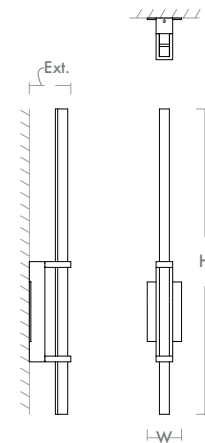

## 3-55-xx

oxygen

FIXTURE TYPE \_\_\_\_\_ LOCATION \_\_\_\_\_  
 PROJECT \_\_\_\_\_ DATE \_\_\_\_\_

-15 Black

-24 Satin Nickel

-40 Aged Brass

<b>LIGHT SOURCE</b>	1x 24.7W LED, 3000K, CRI 90
<b>LUMINAIRE POWER</b>	28.6W Input Power at 120V
<b>RATED LIFE</b>	60000 hr RL
<b>OPTIONAL COLOR TEMPERATURES</b>	3000K Only
<b>LUMEN OUTPUT</b>	Delivered: 1977 lm (LM-79)
<b>INPUT VOLTAGE</b>	120V & 277V AC, 50/60Hz
<b>DRIVER OUTPUT*</b>	29.4W max power @700mA
<b>DIMMING</b>	TRIAC and ELV dimming at 120V AC; 0-10V dimming, 100% to 1% current output
<b>CONSTRUCTION</b>	Cold Rolled Steel Housing
<b>DIFFUSER</b>	- Matte White Acrylic
<b>FINISHES</b>	Black (-15), Satin Nickel (-24), Aged Brass (-40)
<b>MOUNTING</b>	<u>With Small Backplate</u> - 2"x3" J-Box, 4" Square J-Box w/ single device mud ring <u>With Large Backplate</u> - 2"x3" J-Box, 4" Octagonal J-Box
<b>STANDARDS</b>	cUL Damp Listed, ADA Compliant, Conforms to UL STD 1598, Certified CAN/CSA STD C22.2 No 250.0.

### DIMENSIONS

<b>W:</b>	<b>2.75"</b>
<b>H:</b>	<b>24.38"</b>
<b>Ext:</b>	<b>3.33"</b>
<b>M.C:</b>	<b>16.19" From top of fixture</b>

Order example for standard fixture:  
**3-55-24** (x-xxx: LED Sequence # / -xx: Finish)