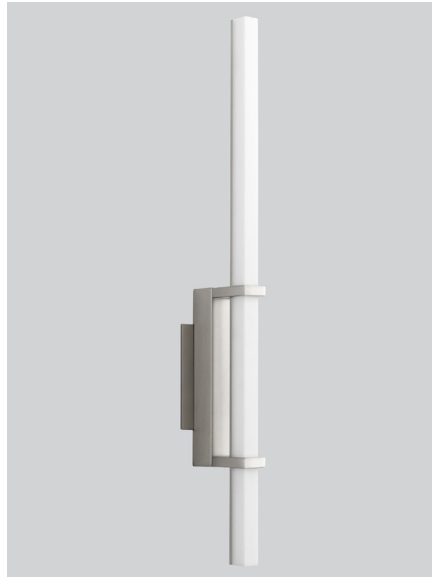

# WAND Wall Sconce

## 3-55-xx

oxygen

FIXTURE TYPE \_\_\_\_\_ LOCATION \_\_\_\_\_  
 PROJECT \_\_\_\_\_ DATE \_\_\_\_\_

-15 Black

-24 Satin Nickel

-40 Aged Brass

<b>LIGHT SOURCE</b>	1x 24.7W LED, 3000K, CRI 90
<b>LUMINAIRE POWER</b>	28.6W Input Power at 120V
<b>RATED LIFE</b>	60000 hr RL
<b>OPTIONAL COLOR TEMPERATURES</b>	3000K Only
<b>LUMEN OUTPUT</b>	Delivered: 1977 lm (LM-79)
<b>INPUT VOLTAGE</b>	120V & 277V AC, 50/60Hz
<b>DRIVER OUTPUT*</b>	29.4W max power @700mA
<b>DIMMING</b>	TRIAC and ELV dimming at 120V AC; 0-10V dimming, 100% to 1% current output
<b>CONSTRUCTION</b>	Cold Rolled Steel Housing
<b>DIFFUSER</b>	- Matte White Acrylic
<b>FINISHES</b>	Black (-15), Satin Nickel (-24), Aged Brass (-40)
<b>MOUNTING</b>	<u>With Small Backplate</u> - 2"x3" J-Box, 4" Square J-Box w/ single device mud ring <u>With Large Backplate</u> - 2"x3" J-Box, 4" Octagonal J-Box
<b>STANDARDS</b>	cUL Damp Listed, ADA Compliant, Conforms to UL STD 1598, Certified CAN/CSA STD C22.2 No 250.0.

### DIMENSIONS

<b>W:</b>	<b>2.75"</b>
<b>H:</b>	<b>24.38"</b>
<b>Ext:</b>	<b>3.33"</b>
<b>M.C:</b>	<b>16.19" From top of fixture</b>

Order example for standard fixture:  
**3-55-24** (x-xxx: LED Sequence # / -xx: Finish)